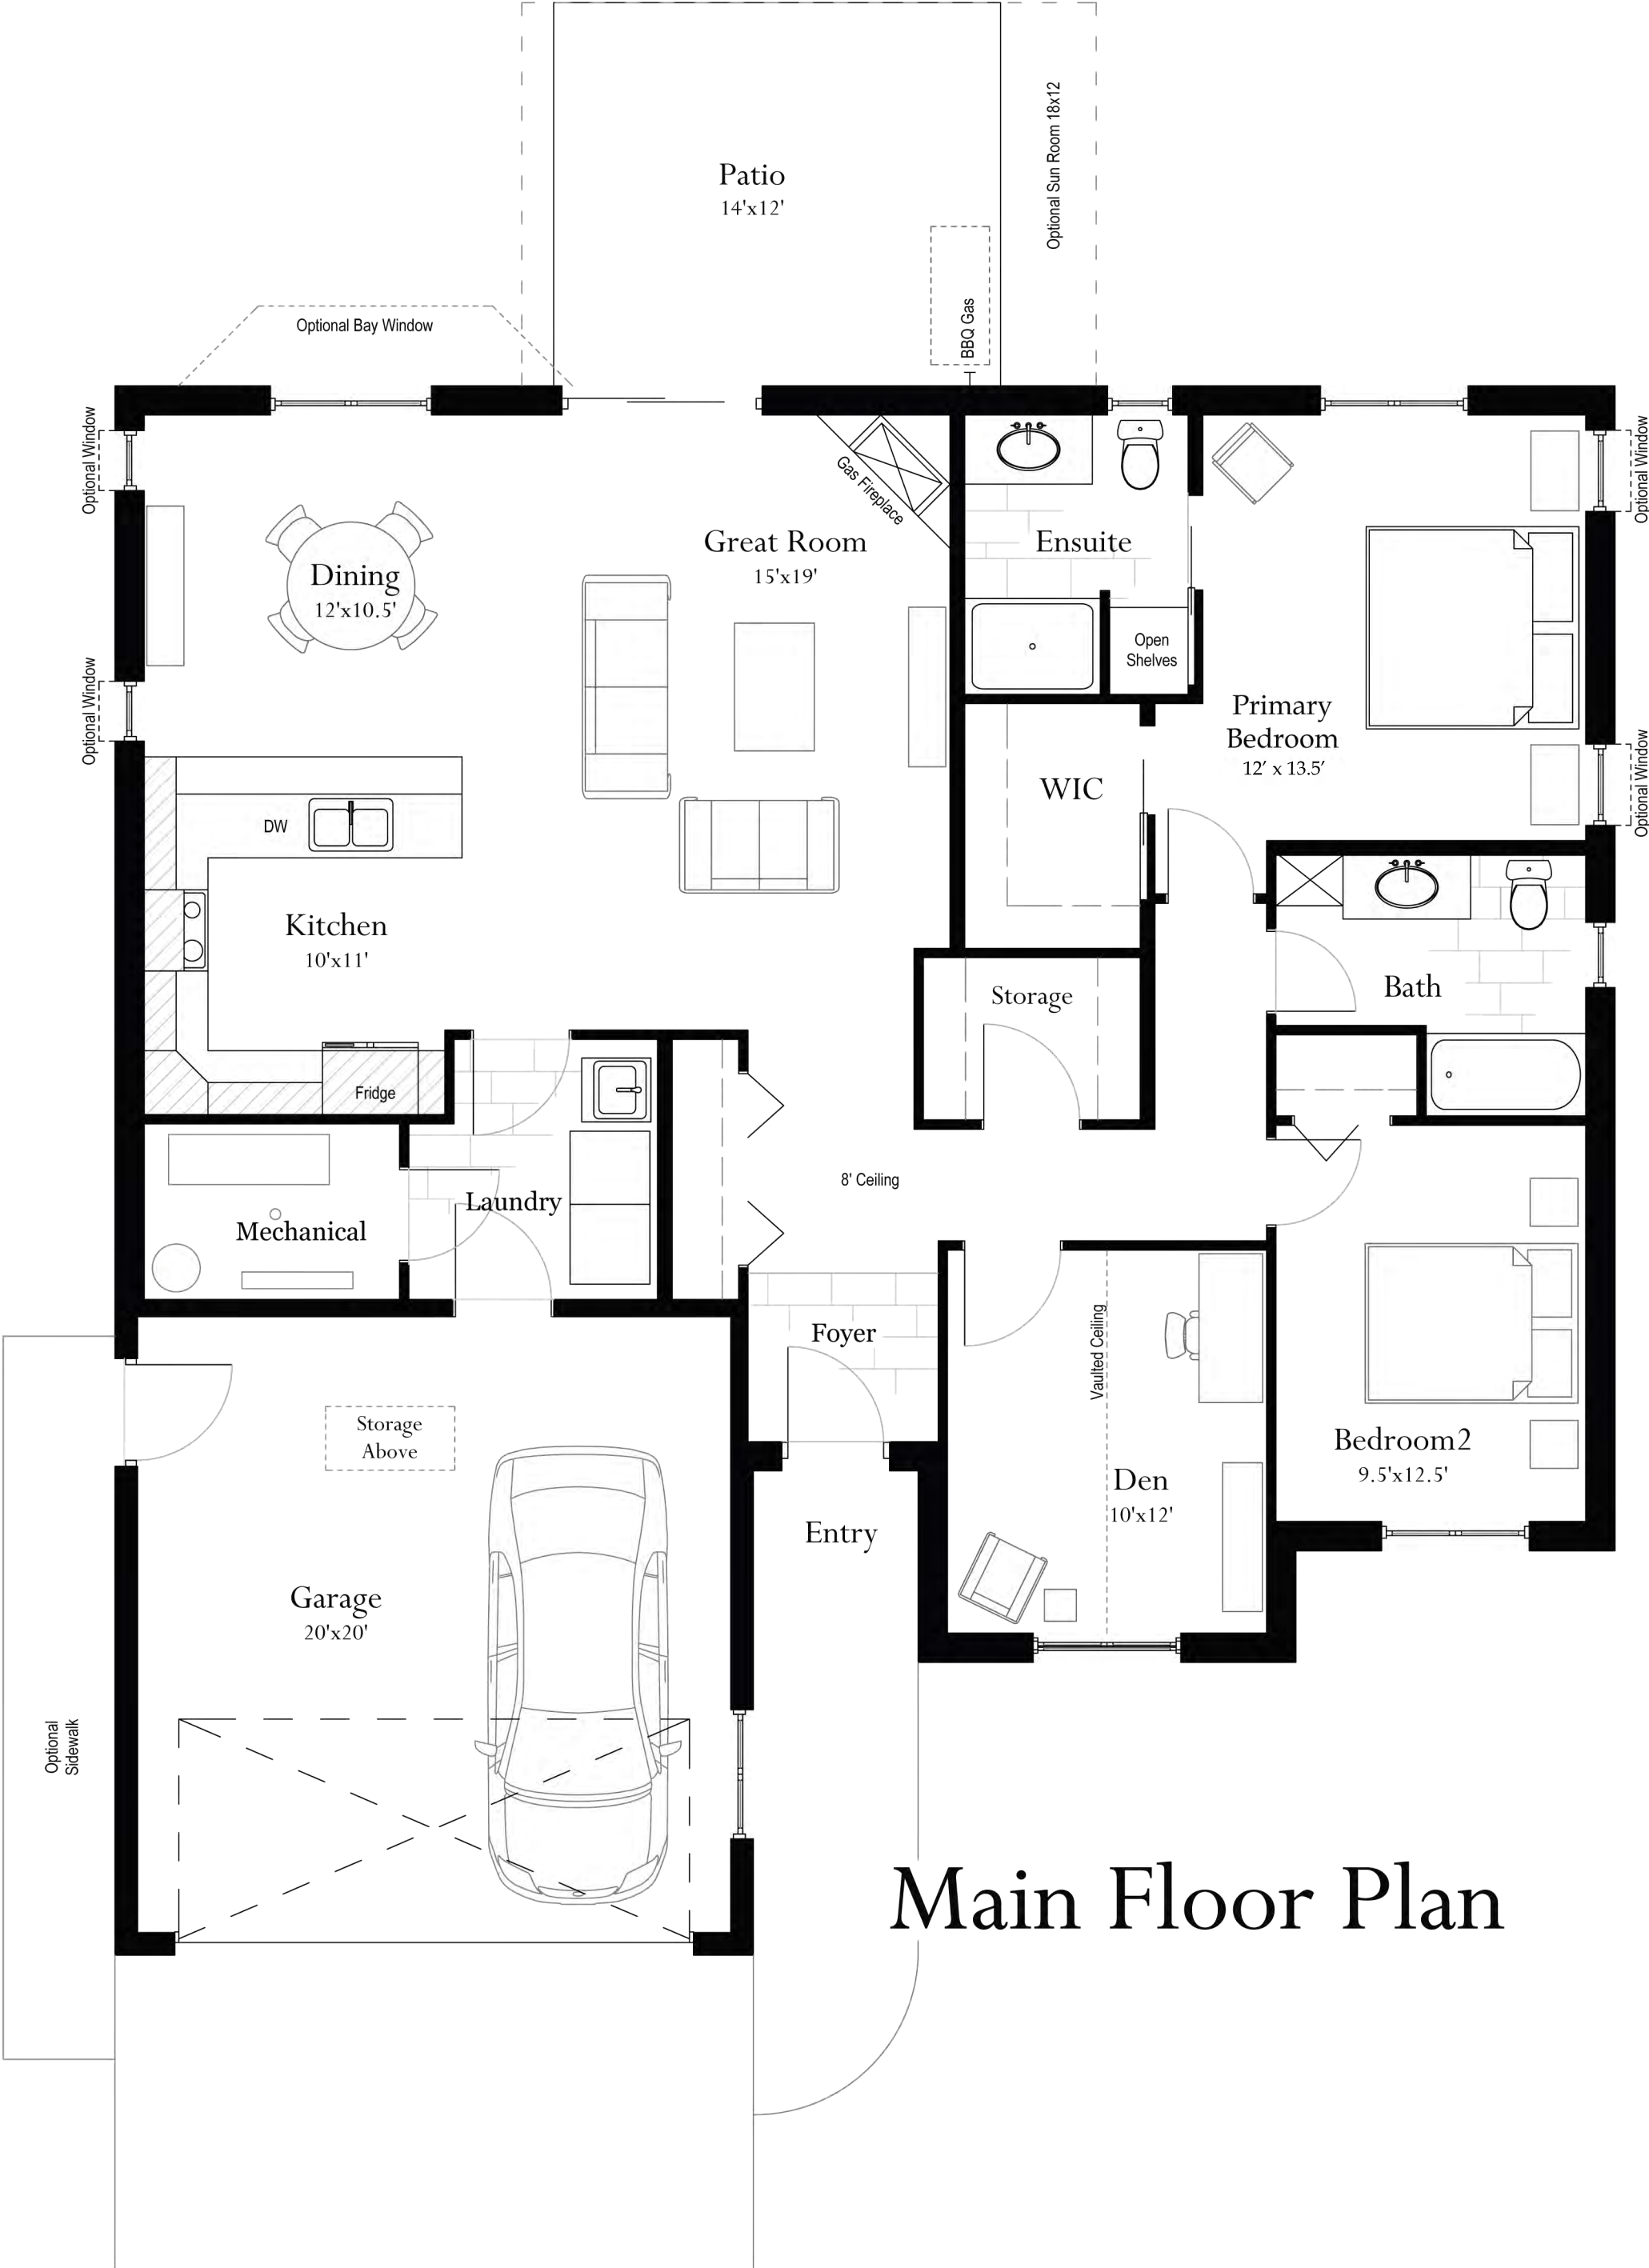

Shown with optional frieze board

The Hickory

No Basement
1600 sqft

Main Floor Plan